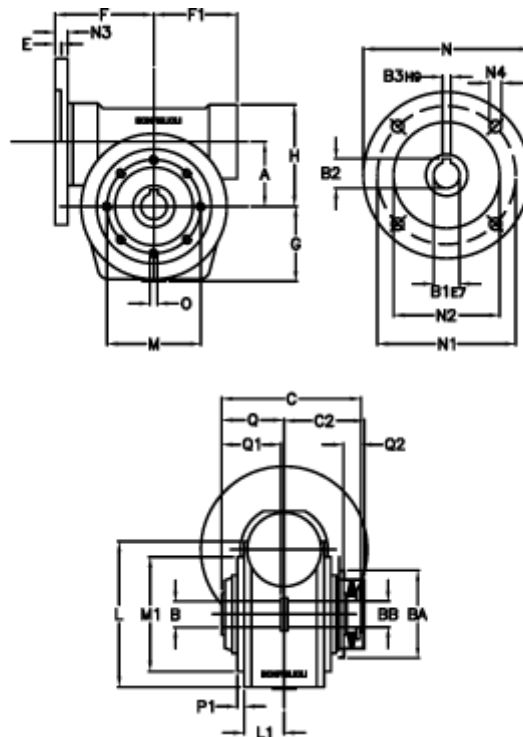

Article number: 390204900772836

Description: Worm Gear with Torque Limiter
VF 49-L2-P-7 P71B14

Measures

a = 49.50	C2 = 63,5	L1 = 36.8	O = M6x8
B = 25	Description = VF 49P-xx-71B14	m = 94	P1 = 2.5
B1 E7 = 14	E = 3.0	M1 = 68	Q = 51.0
B2 = 16.3	F = 70	N = 105	Q1 = 41
B3 H9 = 5	F1 = 63	N1 = 85	Q2 = 15
BA = 63	g = 56	N2 = 70	
BB H7 = 14	H = 80.0	N3 = 10.5	
C = 105	L = 107.5	N4 = 6,5	